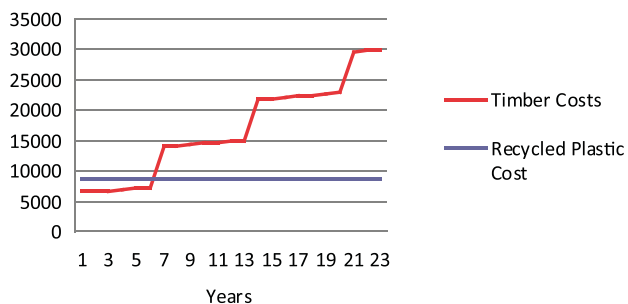

# Sustainable Fencing - Fixed and Portable

Made from 100% British Recycled Plastic.

Cost Comparison between Timber and Recycled Plastic Walkways